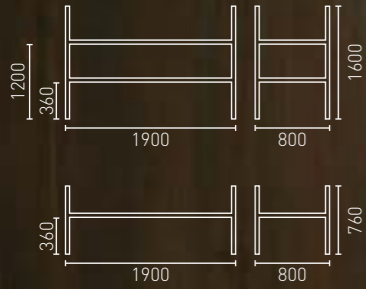

Ref. 271
Cama
Bed
Tubo / Tube: $\varnothing$ 30

Ref. 270
Beliche
Bunk
Tubo / Tube: $\varnothing$ 30