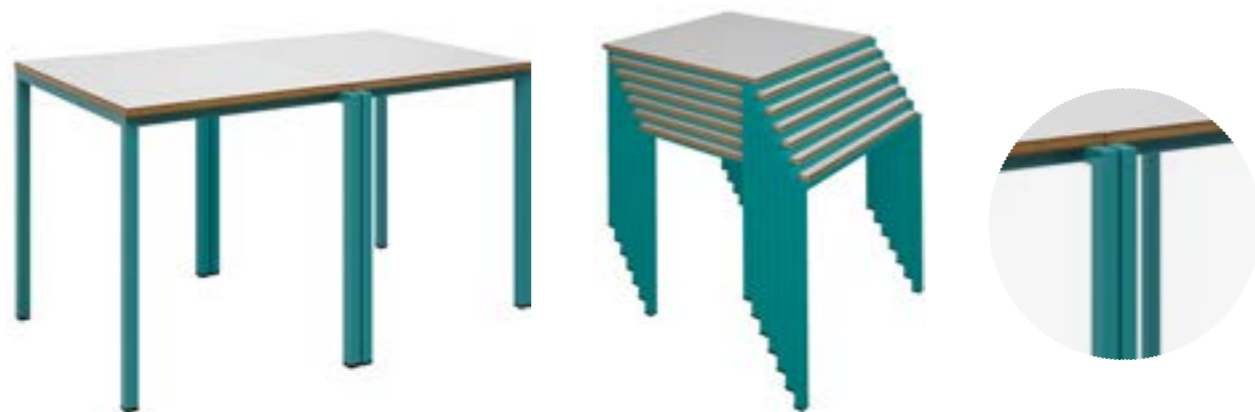

*Folding chair  
Curved seat in front*

Tubo de aço / *Steel tube: Ø22*  
Costa / *Back: 335x190*  
Assento / *Seat: 380x345*  
Altura / *Height: 450*

Ref. 687

Ref. 773

Ref. 696

Ref. 696  
 Cadeira adulto empilhável  
 Assento curvo na frente  
*Stackable adult chair  
 Curved seat in front*  
 Tubo de aço / Steel tube: Ø22  
 Costa / Back: 385x170  
 Assento / Seat: 350x345  
 Altura / Height: 410-450

Ref. 773  
 Mesa multiusos empilhável  
*Multiuse table stackable*  
 Tubo / Tube: Ø30  
 Altura / Height: 610-750

Ref. 749  
Mesa circular  
Circular table  
Tubo de aço / Steel tube: Ø32  
Altura / Height: 410 - 750